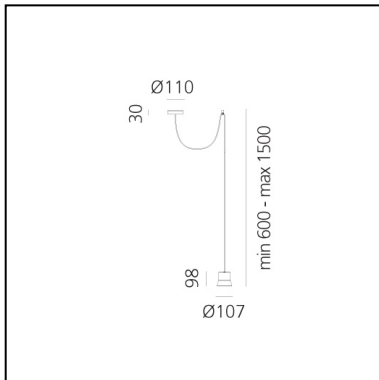

## LUMINAIRE

- Watt: **8W**
- Delivered lumens output: **504lm**
- CCT: **3000K**
- Efficiency: **70%**
- Efficacy: **63.04lm/W**
- CRI: **80**

## FEATURES

- Article Code: **0231010A**
- Colour: **White**
- Installation: **Suspension**
- Material: **Vetro, Alluminio**
- Series: **Design Collection**
- Environment: **Indoor**
- design by: **Patrick Norguet**

## DIMENSIONS

- Height: **cm 9.8**
- Diameter: **cm 10.7**
- Base Width: **cm 3**
- Base Diameter: **cm 11**
- Max Height from ceiling: **cm 1,500**
- Glow Wire Test: **650°**

## SOURCES INCLUDED

- Category: **Led**
- Number: **1**
- Watt: **8W**
- Delivered lumens output: **720lm**
- Color temperature (K): **3000K**
- CRI: **80**
- Color Tolerance: **MacAdam 3SDCM**
- Efficacy: **89lm/W**
- Service Life: **50000-L70**